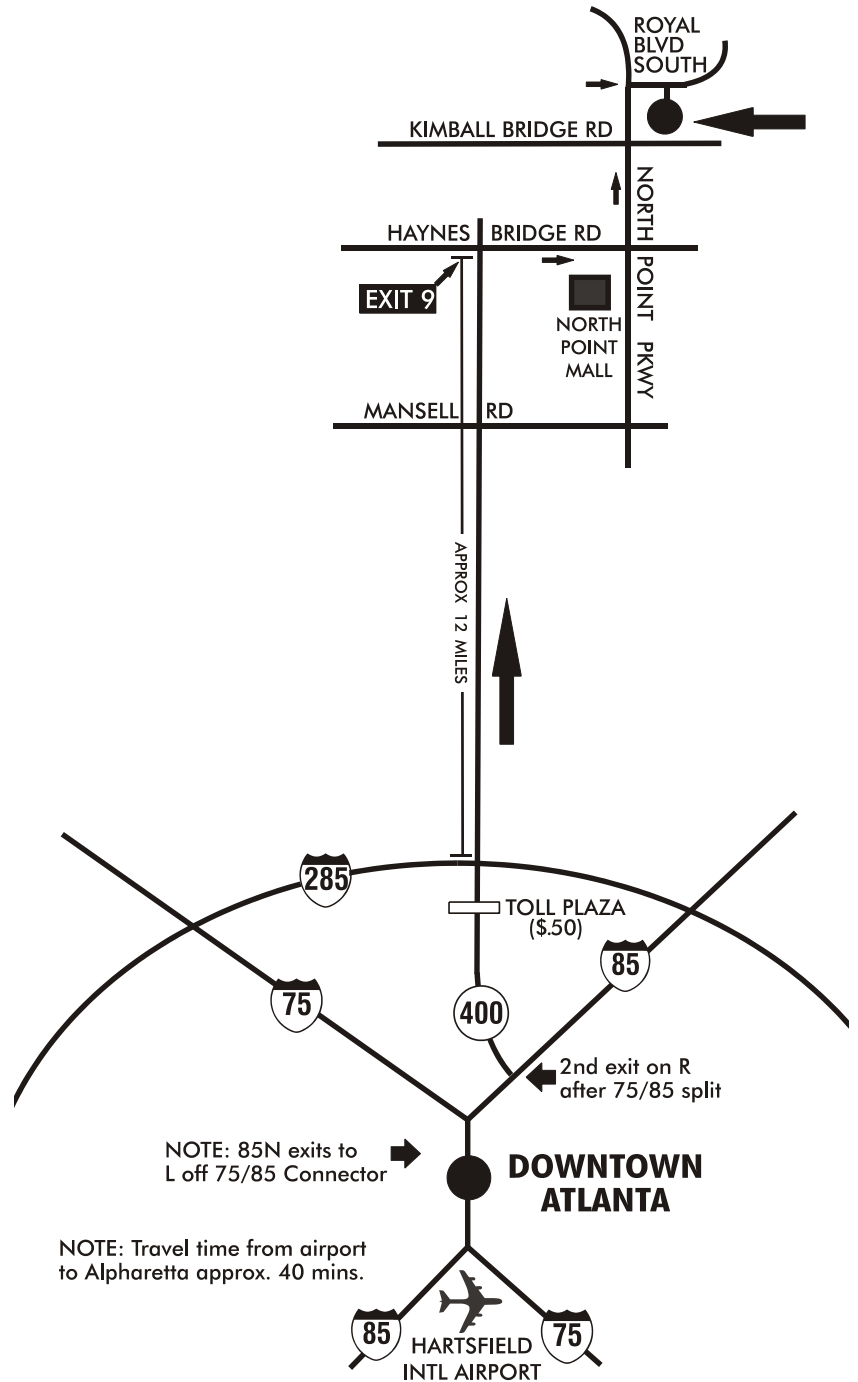

**Directions to POH Office**

- From airport, take I-85 North
- You will merge onto I-85/I-75 North through city. I-75 and I-85 will split.
- Take I-85 North (it merges to the left) and begin to look for GA-400 North.
- 400 North to Haynes Bridge Road Exit (Exit #9)
- Take a right onto Haynes Bridge Road.
- At the 2<sup>nd</sup> light, turn left onto North Point Parkway.
- Go straight through the 3<sup>rd</sup> traffic light (**Kimball Bridge Road**) and take the first right onto Royal Blvd. South (Royal 400 South Business Park).
- Our building entrance is the first right, 3000 Royal Blvd. South (Royal Forest Office Complex). Take an immediate right into our parking lot.

**3000 ROYAL BOULEVARD SOUTH  
ALPHARETTA, GEORGIA 30022  
770-569-1706**